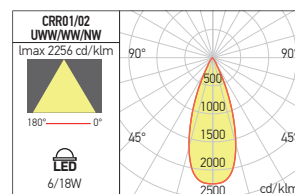

**XCORE ROUND**

FINISHING AVAILABLE

**MWH MBK**

**CRR01**

**CRR02**

Code	Finishing	Type of LED	Power	Input voltage	Output current/voltage driver	Driver	LED flux	System flux	CCT	CRI	Optics	Weight
CRR01UWW MWH	MWH	COB CREE	6W	220-240V AC	650 mA / 9V DC	Included	755 lm	467 lm	2700K	80	38°	0,25 kg
CRR01WW MWH	MWH	COB CREE	6W	220-240V AC	650 mA / 9V DC	Included	780 lm	482 lm	3000K	80	38°	0,25 kg
CRR01NW MWH	MWH	COB CREE	6W	220-240V AC	650 mA / 9V DC	Included	840 lm	514 lm	4000K	80	38°	0,25 kg
CRR01UWW MBK	MBK	COB CREE	6W	220-240V AC	650 mA / 9V DC	Included	755 lm	467 lm	2700K	80	38°	0,25 kg
CRR01WW MBK	MBK	COB CREE	6W	220-240V AC	650 mA / 9V DC	Included	780 lm	482 lm	3000K	80	38°	0,25 kg
CRR01NW MBK	MBK	COB CREE	6W	220-240V AC	650 mA / 9V DC	Included	840 lm	514 lm	4000K	80	38°	0,25 kg
CRR02UWW MWH	MWH	COB CREE	18W	220-240V AC	450 mA / 36V DC	Included	2030 lm	1362 lm	2700K	80	38°	0,52 kg
CRR02WW MWH	MWH	COB CREE	18W	220-240V AC	450 mA / 36V DC	Included	2100 lm	1397 lm	3000K	80	38°	0,52 kg
CRR02NW MWH	MWH	COB CREE	18W	220-240V AC	450 mA / 36V DC	Included	2260 lm	1489 lm	4000K	80	38°	0,52 kg
CRR02UWW MBK	MBK	COB CREE	18W	220-240V AC	450 mA / 36V DC	Included	2030 lm	1362 lm	2700K	80	38°	0,52 kg
CRR02WW MBK	MBK	COB CREE	18W	220-240V AC	450 mA / 36V DC	Included	2100 lm	1397 lm	3000K	80	38°	0,52 kg
CRR02NW MBK	MBK	COB CREE	18W	220-240V AC	450 mA / 36V DC	Included	2260 lm	1489 lm	4000K	80	38°	0,52 kg