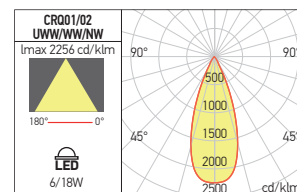

XCORE SQUARE

FINISHING AVAILABLE

MWH MBK

CRQ01

CRQ02

Code	Finishing	Type of LED	Power	Input voltage	Output current/voltage driver	Driver	LED flux	System flux	CCT	CRI	Optics	Weight
CRQ01UWW MWH	MWH	COB CREE	6W	220-240V AC	650 mA / 9V DC	Included	755 lm	467 lm	2700K	80	38°	0,19 kg
CRQ01WW MWH	MWH	COB CREE	6W	220-240V AC	650 mA / 9V DC	Included	780 lm	479 lm	3000K	80	38°	0,19 kg
CRQ01NW MWH	MWH	COB CREE	6W	220-240V AC	650 mA / 9V DC	Included	840 lm	512 lm	4000K	80	38°	0,19 kg
CRQ01UWW MBK	MBK	COB CREE	6W	220-240V AC	650 mA / 9V DC	Included	755 lm	467 lm	2700K	80	38°	0,19 kg
CRQ01WW MBK	MBK	COB CREE	6W	220-240V AC	650 mA / 9V DC	Included	780 lm	479 lm	3000K	80	38°	0,19 kg
CRQ01NW MBK	MBK	COB CREE	6W	220-240V AC	650 mA / 9V DC	Included	840 lm	512 lm	4000K	80	38°	0,19 kg
CRQ02UWW MWH	MWH	COB CREE	18W	220-240V AC	450 mA / 36V DC	Included	2030 lm	1362 lm	2700K	80	38°	0,56 kg
CRQ02WW MWH	MWH	COB CREE	18W	220-240V AC	450 mA / 36V DC	Included	2100 lm	1395 lm	3000K	80	38°	0,56 kg
CRQ02NW MWH	MWH	COB CREE	18W	220-240V AC	450 mA / 36V DC	Included	2260 lm	1487 lm	4000K	80	38°	0,56 kg
CRQ02UWW MBK	MBK	COB CREE	18W	220-240V AC	450 mA / 36V DC	Included	2030 lm	1362 lm	2700K	80	38°	0,56 kg
CRQ02WW MBK	MBK	COB CREE	18W	220-240V AC	450 mA / 36V DC	Included	2100 lm	1395 lm	3000K	80	38°	0,56 kg
CRQ02NW MBK	MBK	COB CREE	18W	220-240V AC	450 mA / 36V DC	Included	2260 lm	1487 lm	4000K	80	38°	0,56 kg