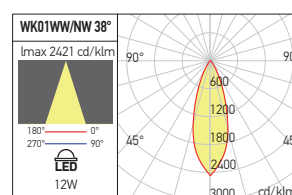

Campi di applicazione

Illuminazione generale o d'accento in musei, spazi espositivi, aree residenziali e ricreative.

OPTICAL SYSTEMS

Code	Optics
WK01REF15	15°
WK01REF60	60°

WK01

FINISHING AVAILABLE

SWH SBK

Code	Finishing	LED type	Power	Input voltage	Output current/voltage driver	Driver	LED flux	System flux	CCT	CRI	Optics	P	Weight
WK01WW SWH	SWH	COB BRIDGELUX	1x12W	220-240V AC	300 mA / 32-40V DC	Included	1448 lm	1251 lm	3000K	90	38°	Ø93 mm	0,39 kg
WK01WW SBK	SBK	COB BRIDGELUX	1x12W	220-240V AC	300 mA / 32-40V DC	Included	1448 lm	1251 lm	3000K	90	38°	Ø93 mm	0,39 kg
WK01NW SWH	SWH	COB BRIDGELUX	1x12W	220-240V AC	300 mA / 32-40V DC	Included	1530 lm	1322 lm	4000K	90	38°	Ø93 mm	0,39 kg
WK01NW SBK	SBK	COB BRIDGELUX	1x12W	220-240V AC	300 mA / 32-40V DC	Included	1530 lm	1322 lm	4000K	90	38°	Ø93 mm	0,39 kg