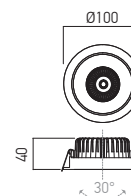

Campi di applicazione

Illuminazione generale o d'accento in musei, spazi espositivi, aree residenziali e ricreative.

OPTICAL SYSTEMS

Code	Optics
WK01REF15	15°
WK01REF60	60°

WK01

FINISHING AVAILABLE

SWH SBK

Code	Finishing	LED type	Power	Input voltage	Output current/voltage driver	Driver	LED flux	System flux	CCT	CRI	Optics	P	Weight
WK01WW SWH	SWH	COB BRIDGELUX	1x12W	220-240V AC	300 mA / 32-40V DC	Included	1448 lm	1251 lm	3000K	90	38°	Ø93 mm	0,39 kg
WK01WW SBK	SBK	COB BRIDGELUX	1x12W	220-240V AC	300 mA / 32-40V DC	Included	1448 lm	1251 lm	3000K	90	38°	Ø93 mm	0,39 kg
WK01NW SWH	SWH	COB BRIDGELUX	1x12W	220-240V AC	300 mA / 32-40V DC	Included	1530 lm	1322 lm	4000K	90	38°	Ø93 mm	0,39 kg
WK01NW SBK	SBK	COB BRIDGELUX	1x12W	220-240V AC	300 mA / 32-40V DC	Included	1530 lm	1322 lm	4000K	90	38°	Ø93 mm	0,39 kg