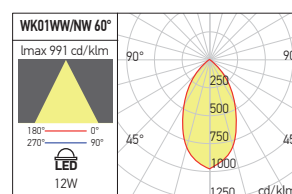

Campi di applicazione

Illuminazione generale o d'accento in musei, spazi espositivi, aree residenziali e ricreative.

OPTICAL SYSTEMS

Code	Optics
WK01REF15	15°
WK01REF60	60°

WK01

FINISHING AVAILABLE

SWH SBK

Code	Finishing	LED type	Power	Input voltage	Output current/voltage driver	Driver	LED flux	System flux	CCT	CRI	Optics	P	Weight
WK01WW SWH	SWH	COB BRIDGELUX	1x12W	220-240V AC	300 mA / 32-40V DC	Included	1448 lm	1251 lm	3000K	90	38°	Ø93 mm	0,39 kg
WK01WW SBK	SBK	COB BRIDGELUX	1x12W	220-240V AC	300 mA / 32-40V DC	Included	1448 lm	1251 lm	3000K	90	38°	Ø93 mm	0,39 kg
WK01NW SWH	SWH	COB BRIDGELUX	1x12W	220-240V AC	300 mA / 32-40V DC	Included	1530 lm	1322 lm	4000K	90	38°	Ø93 mm	0,39 kg
WK01NW SBK	SBK	COB BRIDGELUX	1x12W	220-240V AC	300 mA / 32-40V DC	Included	1530 lm	1322 lm	4000K	90	38°	Ø93 mm	0,39 kg