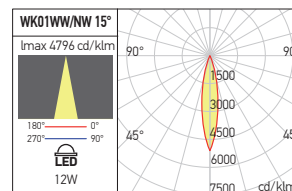

Campi di applicazione

Illuminazione generale o d'accento in musei, spazi espositivi, aree residenziali e ricreative.

OPTICAL SYSTEMS

Code	Optics
WK01REF15	15°
WK01REF60	60°

WK01

FINISHING AVAILABLE

SWH SBK

Code	Finishing	LED type	Power	Input voltage	Output current/voltage driver	Driver	LED flux	System flux	CCT	CRI	Optics	P	Weight
WK01WW SWH	SWH	COB BRIDGELUX	1x12W	220-240V AC	300 mA / 32-40V DC	Included	1448 lm	1251 lm	3000K	90	38°	Ø93 mm	0,39 kg
WK01WW SBK	SBK	COB BRIDGELUX	1x12W	220-240V AC	300 mA / 32-40V DC	Included	1448 lm	1251 lm	3000K	90	38°	Ø93 mm	0,39 kg
WK01NW SWH	SWH	COB BRIDGELUX	1x12W	220-240V AC	300 mA / 32-40V DC	Included	1530 lm	1322 lm	4000K	90	38°	Ø93 mm	0,39 kg
WK01NW SBK	SBK	COB BRIDGELUX	1x12W	220-240V AC	300 mA / 32-40V DC	Included	1530 lm	1322 lm	4000K	90	38°	Ø93 mm	0,39 kg